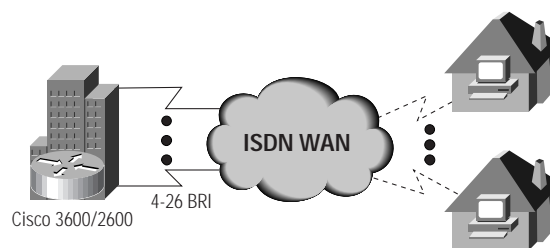

Cisco 3600/2600 Series ISDN BRI Connectivity Options (NM-4B-S/T, NM-4B-U, NM-8B-S/T, NM-8B-U, WIC-1B-S/T, WIC-1B-U)

Figure 1 NM-4B-S/T, NM-4B-U, NM-8B-S/T, NM-8B-U, WIC-1B-S/T, WIC-1B-U

The astonishing versatility of the Cisco 3600/2600 router series is highlighted by its broad support of Integrated Services Digital Network Basic Rate Interface (ISDN BRI) connectivity. Customers can choose among six options to precisely fit their requirements:

Network Modules

- NM-4B-S/T—Four-port ISDN BRI network module (S/T interface)
- NM-4B-U—Four-port ISDN BRI network module with integrated NT1 (U interface)
- NM-8B-S/T—Eight-port ISDN BRI network module (S/T interface)
- NM-8B-U—Eight-port ISDN BRI network module with integrated NT1 (U interface)

WAN Interface Cards

- WIC-1B-S/T—One-port ISDN BRI (S/T interface)
- WIC-1B-U—One-port ISDN BRI with integrated NT1 (U interface)

Figure 2 Low-Density ISDN Applications

The network modules provide various port densities to meet customer requirements at various price points. The optional, integrated NT1 lets customers consolidate customer premises equipment (CPE) to provide multifunction dial access server, router, and other capabilities within the Cisco 3600/2600 series in power branch office environments.

The WAN interface card option offers a single ISDN BRI port (with optional NT1). The WAN interface card inserts into a mixed-media network module (NM-1E2W, NM-2E2W, NM-1E1R2W) or into the 2600 chassis. The ability to add BRI connectivity via a WAN interface card lets administrators maximize valuable slot space while providing additional connectivity options on the same module (for 3600), such as Ethernet.